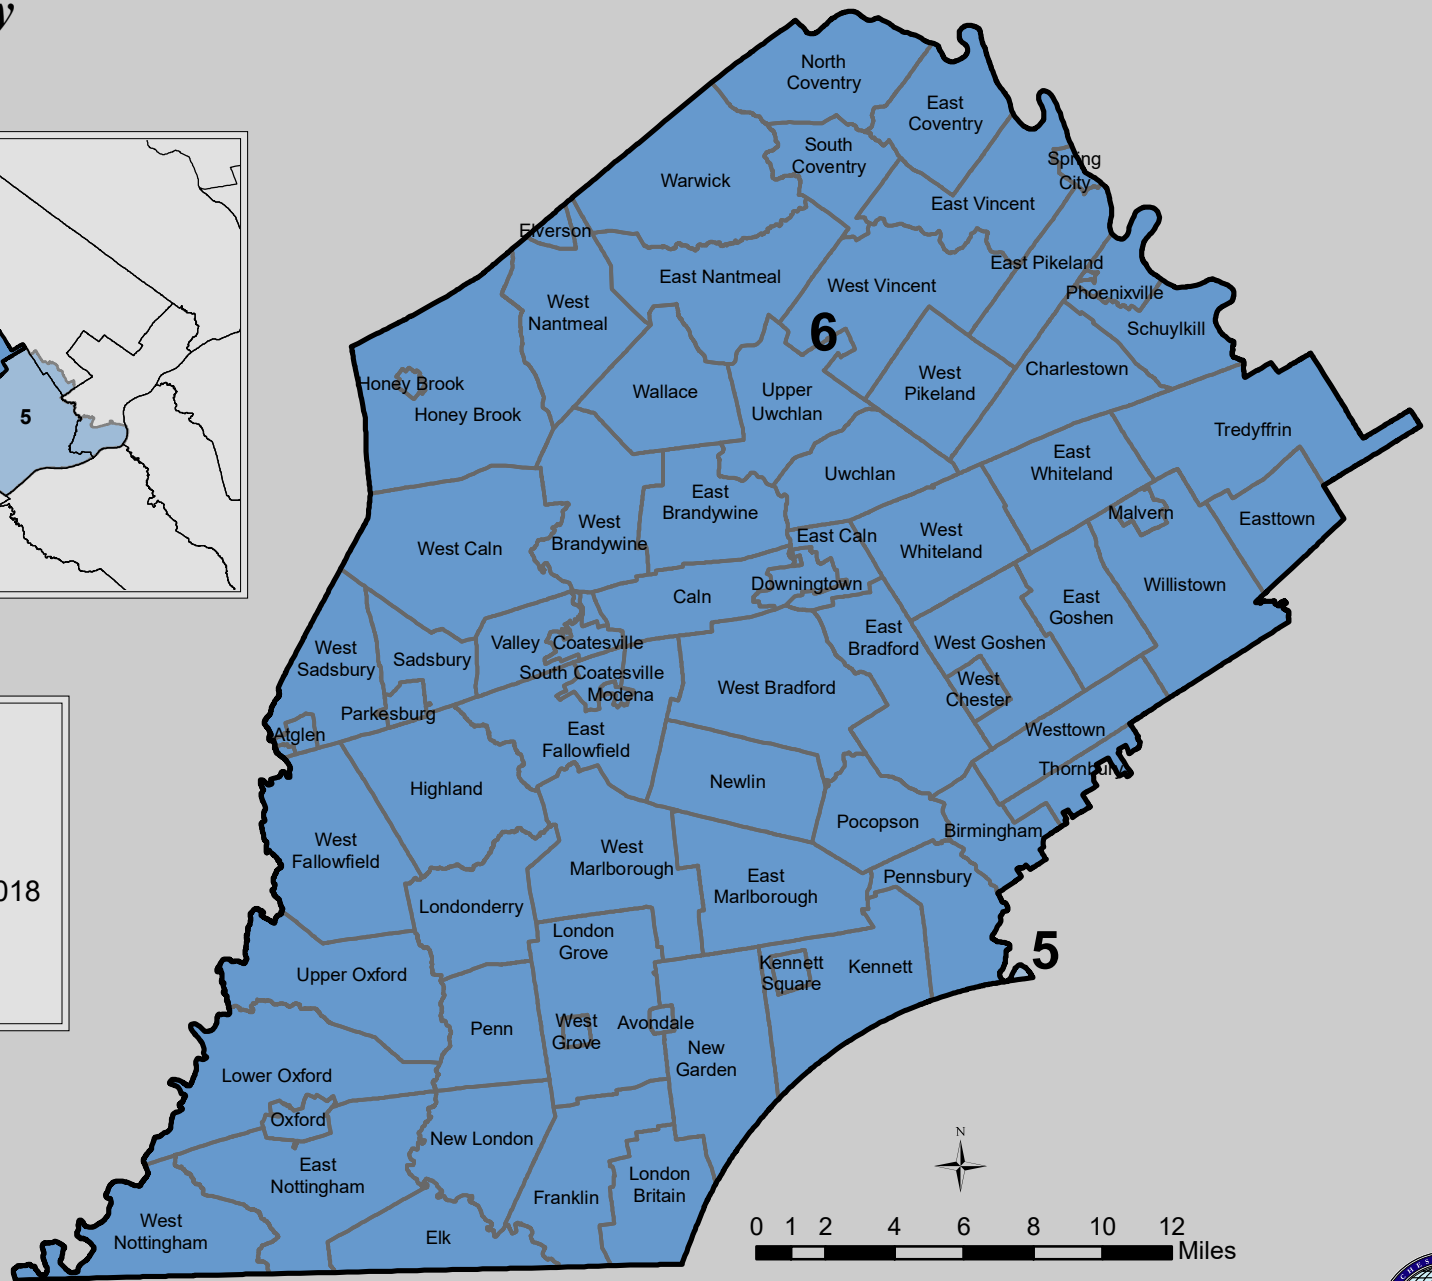

U.S. Congressional Districts

Chester County

2018

Legend

-  Chester County Boundary
-  Municipalities

U.S. Congressional Districts 2018

-  5
-  6

Data Source:
 Pennsylvania Supreme Court's Remedial Plan for Congressional Districts,
 prepared by the Legislative Data Processing Center

Map Created on 3/16/2018

Note:
 These are not the current congressional districts. They are the
 revised congressional districts for the general primary on May 15, 2018.