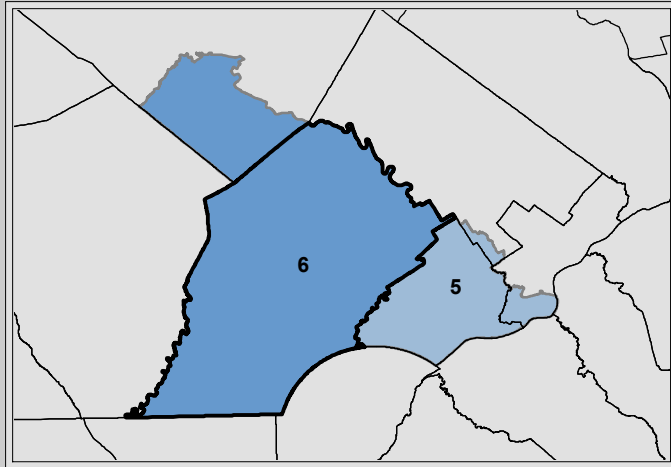

U.S. Congressional Districts

Chester County

2018

Legend

-  Chester County Boundary
-  Municipalities

U.S. Congressional Districts 2018

-  5
-  6

Data Source:
 Pennsylvania Supreme Court's Remedial Plan for Congressional Districts,
 prepared by the Legislative Data Processing Center

Map Created on 3/16/2018

Note:
 These are not the current congressional districts. They are the
 revised congressional districts for the general primary on May 15, 2018.