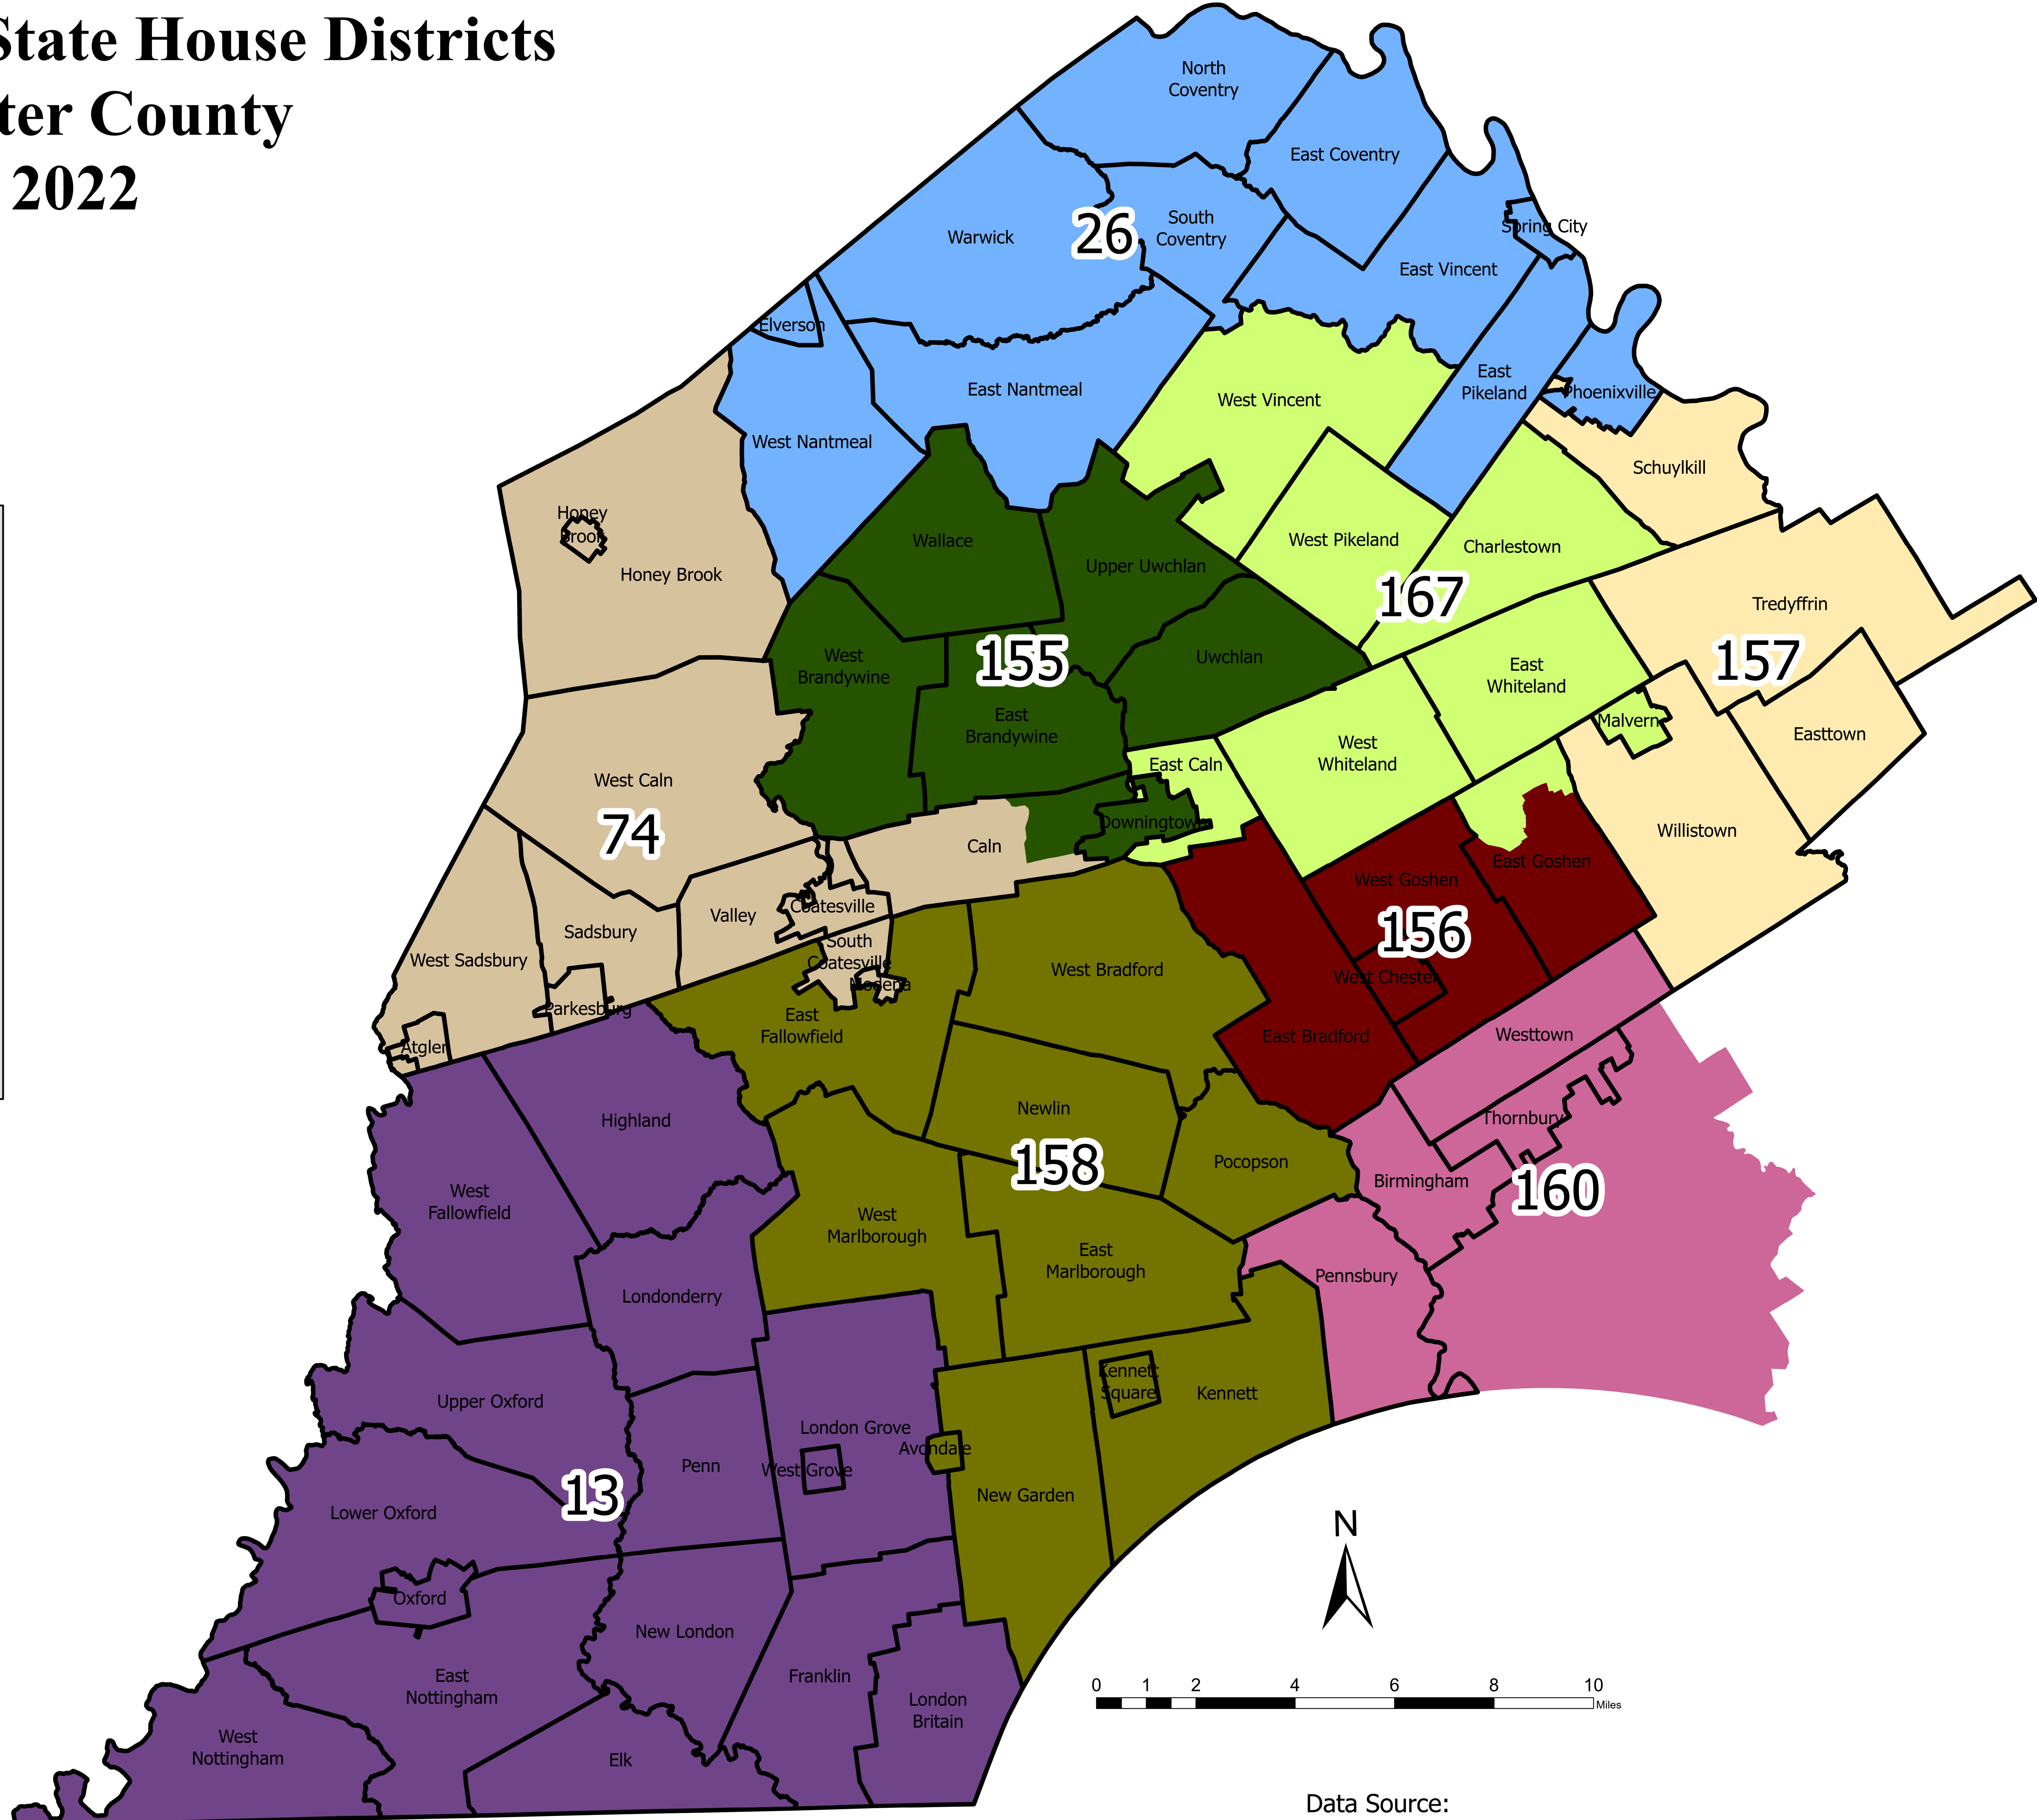

Pennsylvania State House Districts

Chester County

2022

Legend

Municipalities
State House Districts

	13
	26
	74
	155
	156
	157
	158
	160
	167

Data Source:
Pennsylvania Legislative Reapportionment Commission
Date Prepared: March 25, 2022