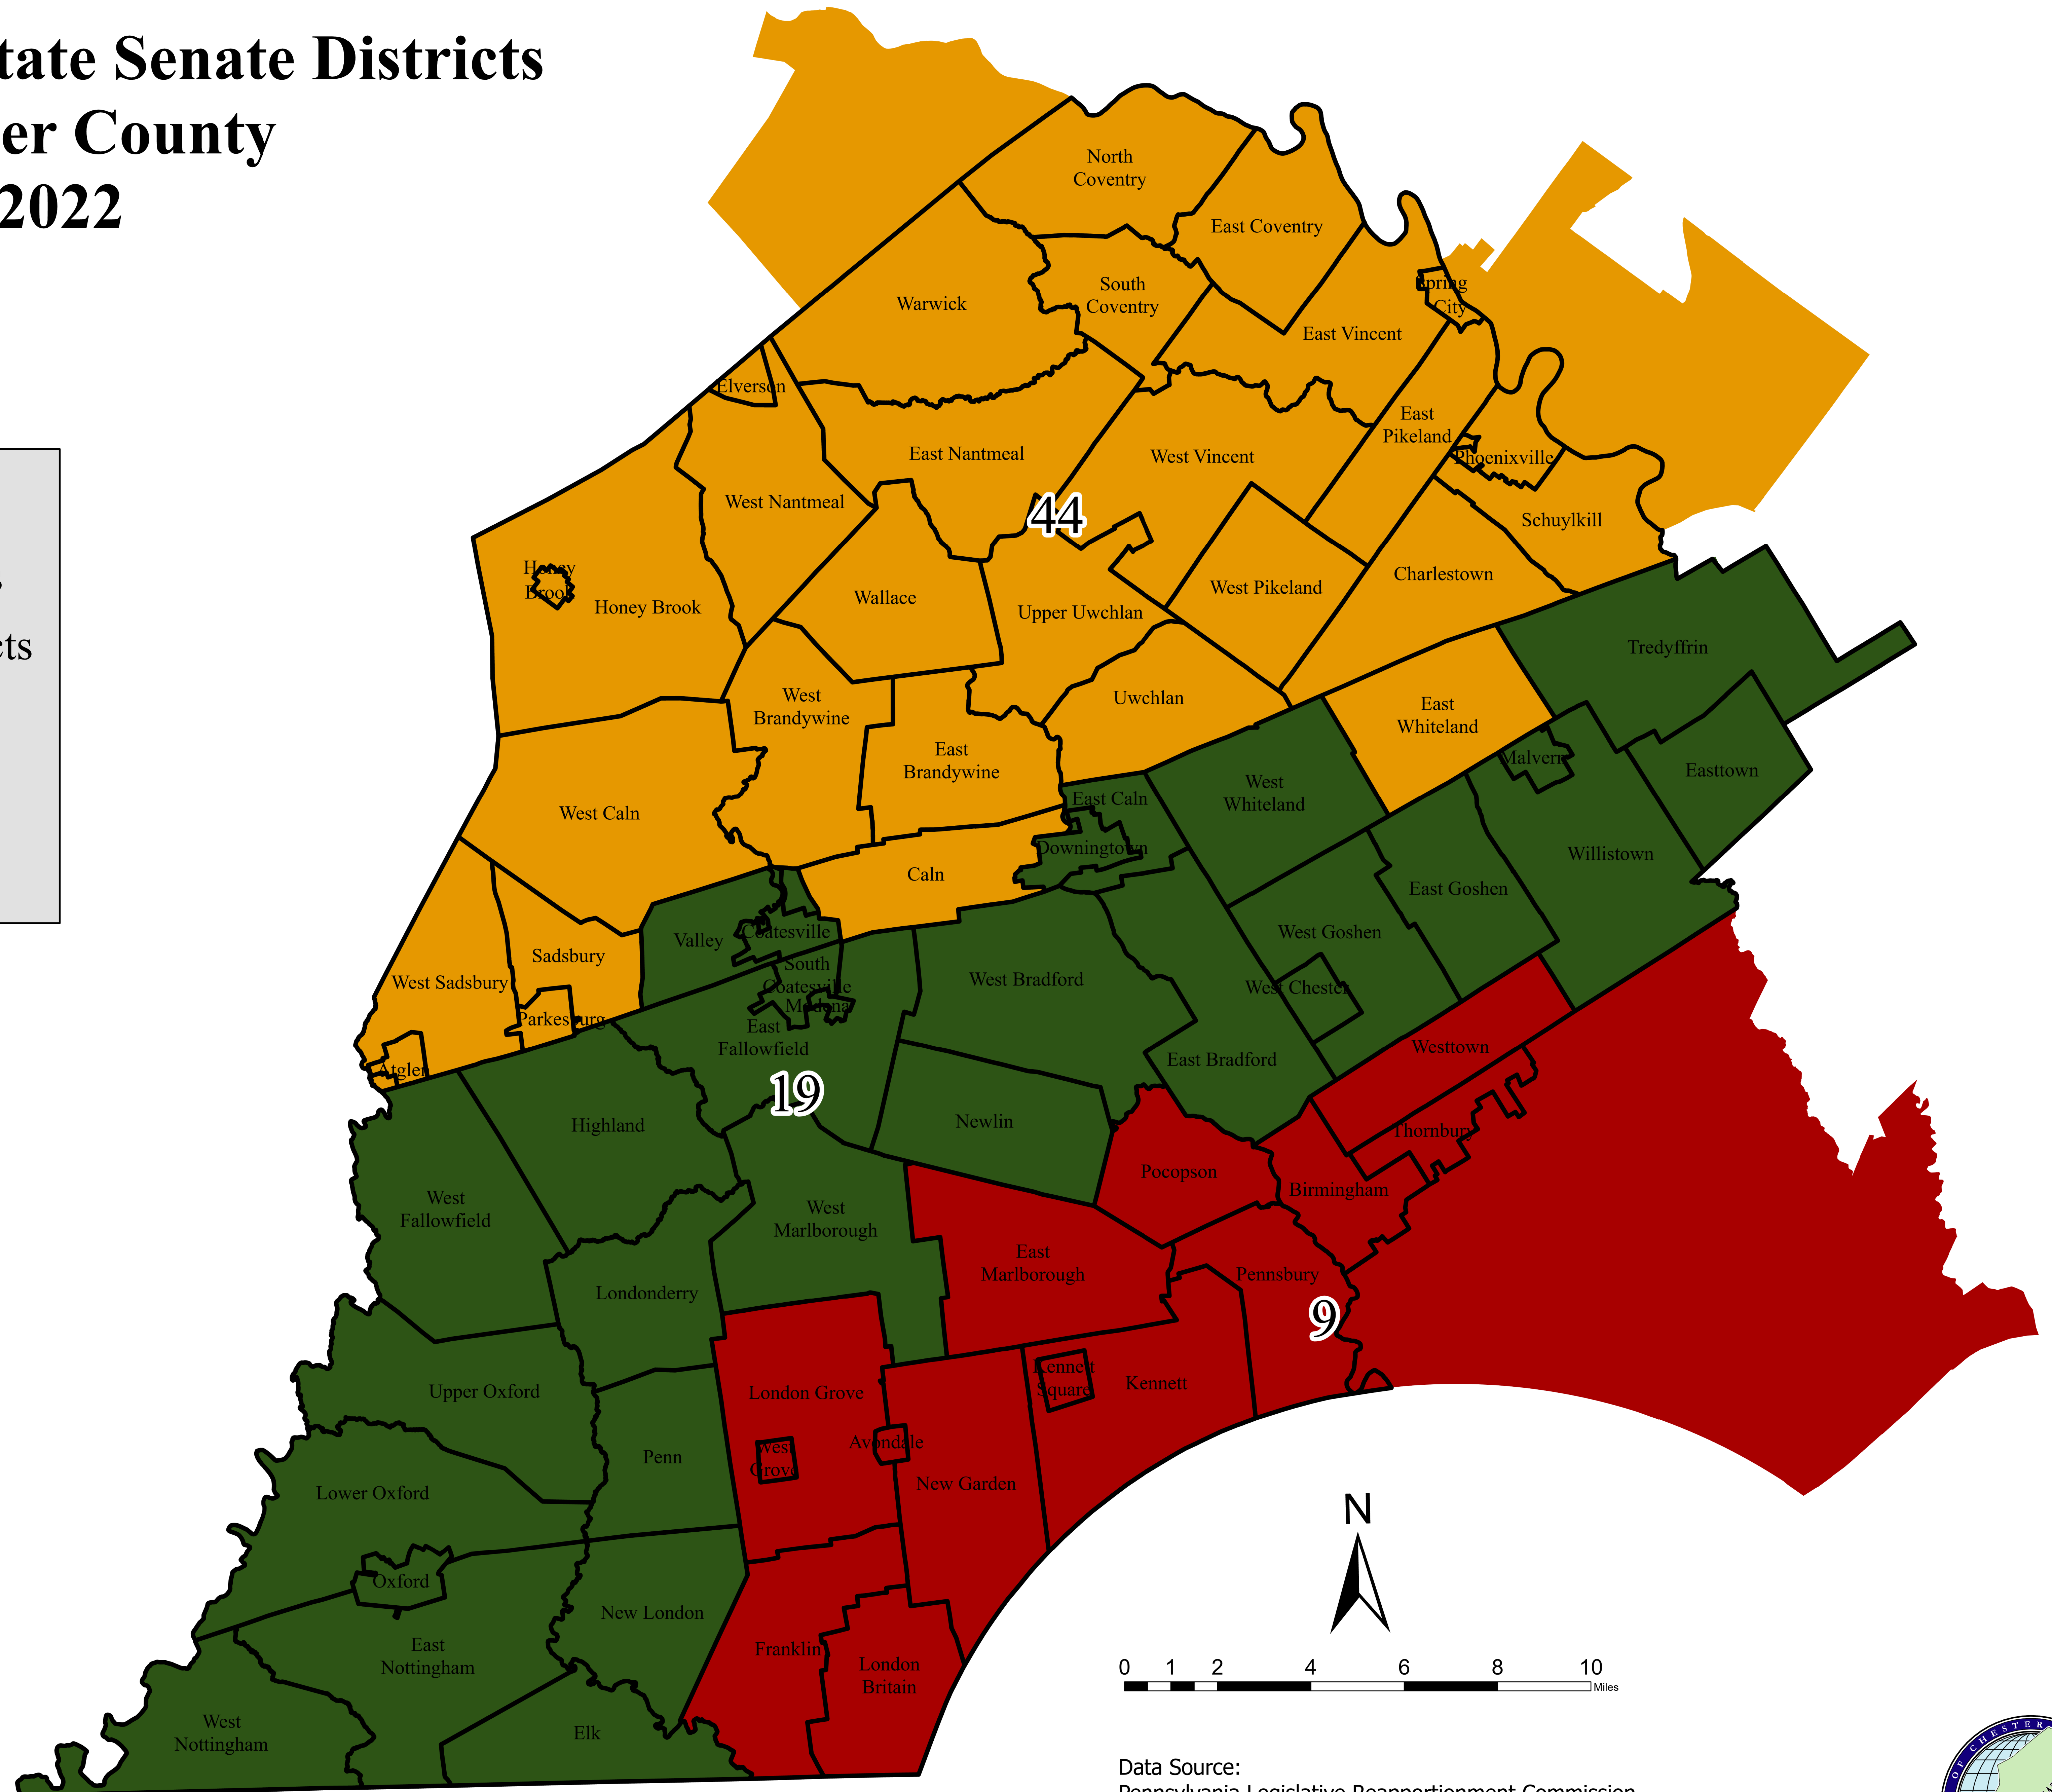

Pennsylvania State Senate Districts

Chester County

2022

Legend

 Municipalities

State Senate Districts

-  19
-  44
-  9

Data Source:
 Pennsylvania Legislative Reapportionment Commission